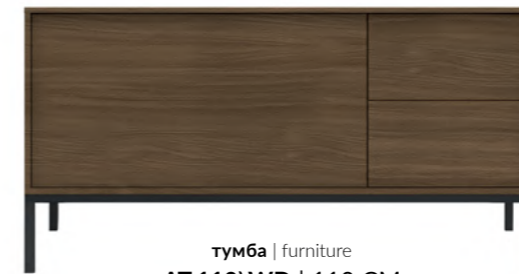

Цвет корпуса ATOLLO — древесный, с древесным или белым фасадом. Тумбу можно дополнить ножками, выполненными из массива, или металлическими: низкими для тумб, предназначенных для жилой зоны, и высокими — для использования в ванной. Также для данной тумбы доступен металлический держатель для полотенца.

The colour of the ATOLLO cabinet is wood, with wooden or white fronts. The cabinet can be supplemented with solid wood or metal legs: low for the living area and high for use in the bathroom. A metal towel holder is also available for this cabinet.

тумба | furniture
AT.110\WD | 110 CM