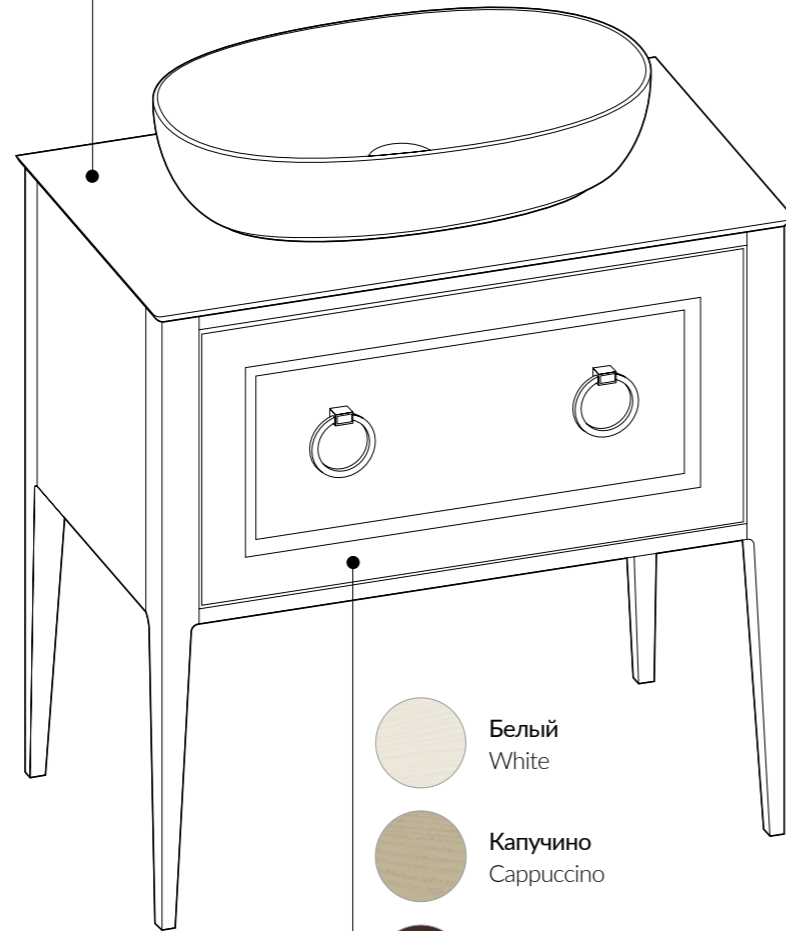

Риальто серый
тёмный
Rialto dark grey

Монте Тиберио
Monte Tiberio

Парнас пепельный
Parnassus ash-grey

Белый
White

Капучино
Cappuccino

Орех
Walnut

Сделать композицию для ванной комнаты более уникальной можно, подобрав сочетание тумбы, раковины и столешницы. Комбинируя цвета, фактуры и размеры, будет просто обеспечить полное соответствие наших решений вашей интерьерной задумке.

Make your bathroom composition more unique by matching the combination of cabinet, washbasin and countertop. By combining colours, textures and sizes, it will be easy to ensure that our solutions best fit your interior design concept.